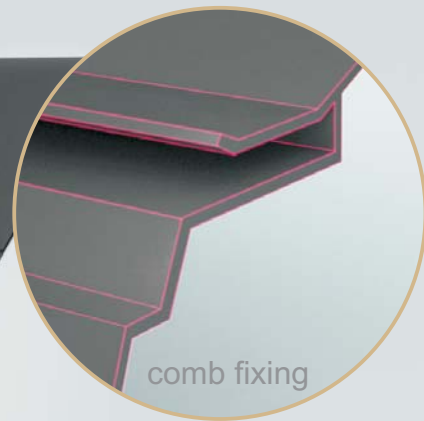

*cost effective  
multi use EAVES TRAY*

\*1200mm long  
10 per pack  
600 per pallet

Suitable for:

- all profiled tiles
- all types of slate
- metal & corrugated sheeting

special preformed crease also allows for use with plain tiles.

**EASY TRAY™**  
UNIQUE EAVES PROTECTION

## INSTALLATION PROCEDURE

\*birds comb is not required for flat, plain tiles and slates.

Nail the top of Easy Tray to the rafter.

Easy Tray should be butt jointed onto a rafter and fully supported.

Apply the permatape double sided tape.

Cover in the roof using Permavent Breather Membranes and remove the cover from Permatape.

If required then simply push the birds comb into the unique Easy Tray.

Tile the roof in the usual way.